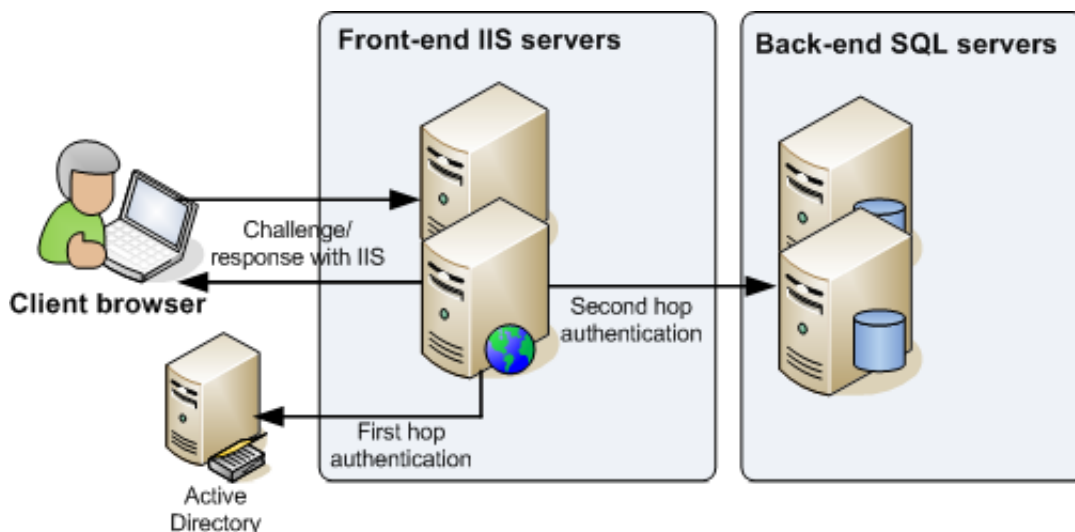

1. [kerberos authentication](#)
2. [kerberos authentication process](#)
3. [kerberos authentication active directory](#)

To configure Windows Authentication providers in IIS Manager. When the web application is Microsoft Exchange Outlook Web App (OWA), ensure that Integrated .... This article provides step by step instructions on how to configure Kerberos Integrated authentication on IIS 7.5 using MicroStrategy Web 10.x.

kerberos authentication

kerberos authentication, kerberos authentication explained, kerberos authentication error, kerberos authentication process, kerberos authentication protocol, kerberos authentication java, kerberos authentication active directory, kerberos authentication service, kerberos authentication failed, kerberos authentication oracle database, kerberos authentication steps, kerberos authentication process in active directory, kerberos authentication port, kerberos authentication in hadoop, kerberos authentication diagram [4Front TruePianos 1.9.8 Crack FREE Download](#)

3) Enabling windows authentication doesn't mean Kerberos protocol will be used. It might also use NTLM which is also a provider in windows ... [Web Blocker 1.8.18 – Bloquear e controlar o uso da internet, acessos a sites, MSN, chats, Orkut, downloads, aplicativos, pendrive e filtro conteudo](#)

[Aimersoft Video](#)

[Converter Ultimate 11.5.0.25 + patch](#)

kerberos authentication process

[DFX Audio Enhancer 9.012](#)