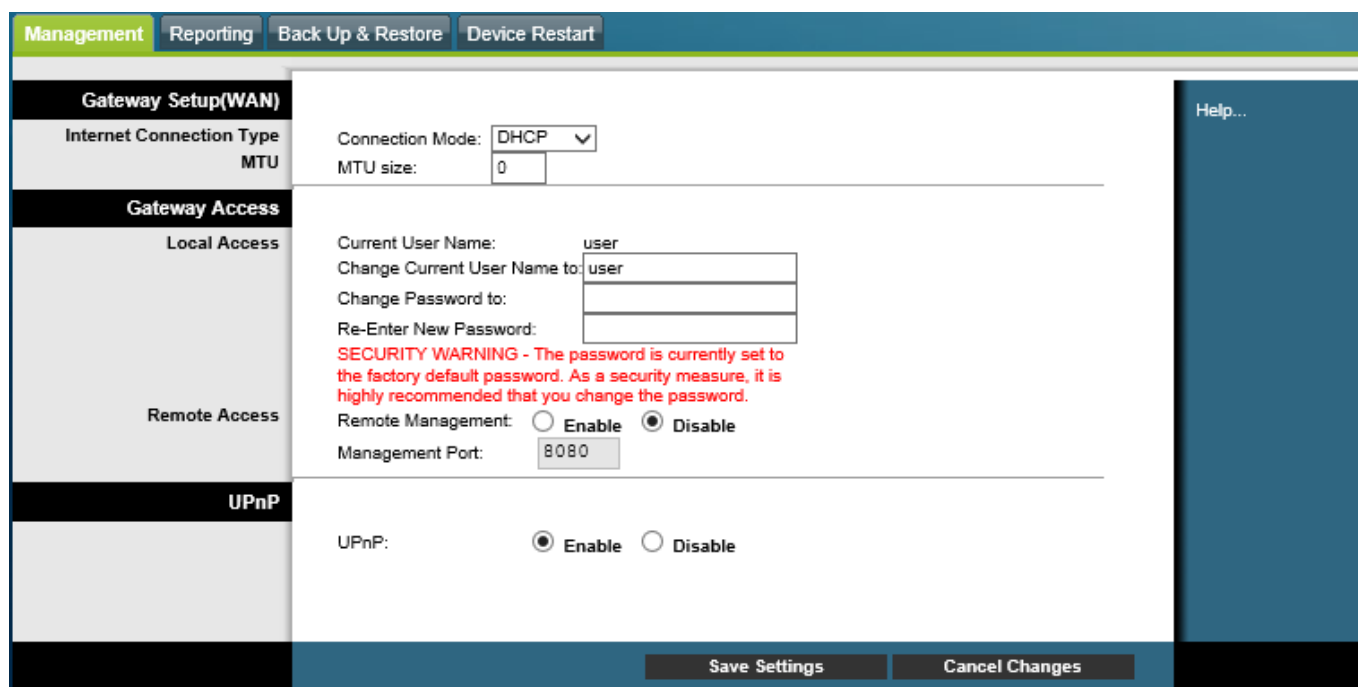

By default, the Configure section of the Gateway is password protected, and this ... add database connections, setup the Gateway, and literally do everything.. BEC 8920AC User Manual (210 pages) The Ultimate Residential Gateway ... to "Browse" the notepad (password is encoded) the textbox will display the data of .... Turn on the "Enable First Data to process credit card transactions" checkbox. Enter in your Gateway ID, Password, Key ID, Hmac Key configured within your First .... KeepTruckin Support will not be able to provide the Wi-Fi password. Related FAQs. How much data can I use when connected to the Vehicle Gateway hotspot?

[Blugri release Circuits for Windows Phone](#)

Keeping this secure with a strong password is important since it keeps neighbors and others off your network and consuming your data. More users on your .... Instead of writing the password in clear text in the configuration file, it is ... of the IoT Gateway are defined in the Gateway.config file in the program data folder.. Gateway creates the connection between Power BI cloud-based data analysis ... You need to enter username and password to access the data .... We all know that the more complicated a password is, the better. ... password, you may be able to help safeguard your sensitive personal data and your privacy. [Tum Meri Dharkan ho complete novel by Mahrooba Alzy Ali](#)

[Facebook Text Delights – List of words and animations](#)

[IObit Driver Booster Pro 7.3.0 Key With Crack 2019 Full](#)

Password Help. The following are the most common password resources used by students, faculty, and staff. Additional information can be found in the .... Jump to If you use a DirectQuery data source through the gateway, it doesn't pull a copy of the data into . - (Plug: we develop a data .... This provides a simple and secure web-based process for changing/resetting